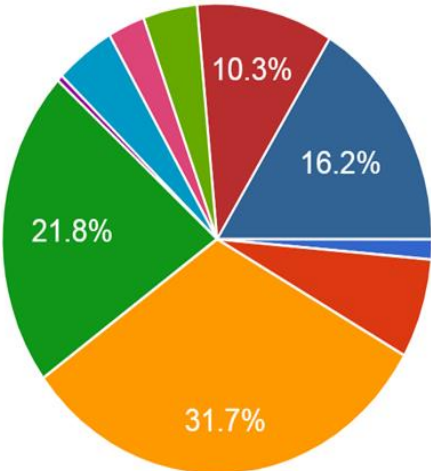

2. Designation

936 responses

- Professor
- Associate Professor
- Assistant Professor
- Librarian
- Deputy Librarian
- Assistant Librarian
- Guest Lecturer
- Library Professional

▲ 1/2 ▼